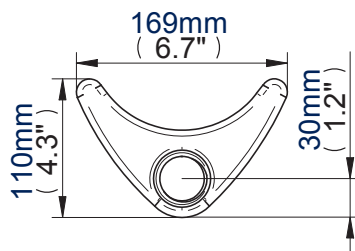

- Fits screens with VESA mounting patterns: 75 x 75mm and 100 x 100mm
- Supplied with both a desk clamp and grommet
- Maximum extension: 560mm
- Easy tilt adjustment: +/-40°
- Features three swivel points: 360° at pole, 360° at pivot and 180° at interface
- Integrated cable management
- Easy height adjustment using tool-less locking ring
- Simple installation with all fixings included
- Available in a stylish Graphite Black or Silver
- *Minimum recommended screen weight: 1.5kg (3.3lbs)*

Supplied with a desk clamp to attach the mount to the rear or side of a desk up to 70mm thick

The fully adjustable head is ideal for easy positioning of the screen

Also included is a grommet to attach the mount through a desk of up to 95mm thick

Front View

Base

Grommet

Desk Clamp

Interface Plate

Colour:	Order Ref:	EAN Code:	Master Carton Qty:	Inner Carton Qty:	Master Carton Weight:	Master Carton Cube:
Graphite Black	BT7383/GB	5019318752377	2	0	9.41kg (20.7lbs)	0.061cbm (2.14cuft)
Silver	BT7383/S	5019318758881	2	0	9.41kg (20.7lbs)	0.061cbm (2.14cuft)