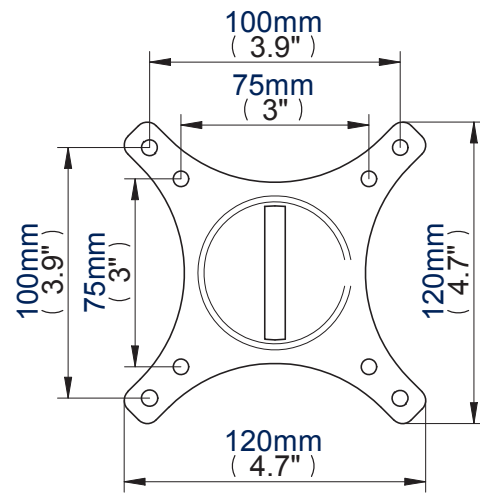

- Fits screens with VESA mounting patterns: 75 x 75mm and 100 x 100mm
- Supplied with both a desk clamp and grommet
- Maximum extension: 560mm
- Easy tilt adjustment: +/-40°
- Features three swivel points: 360° at pole, 360° at pivot and 180° at interface
- Integrated cable management
- Easy height adjustment using tool-less locking ring
- Simple installation with all fixings included
- Available in a stylish Graphite Black or Silver
- *Minimum recommended screen weight: 1.5kg (3.3lbs)*

Supplied with a desk clamp to attach the mount to the rear or side of a desk up to 70mm thick

The fully adjustable head is ideal for easy positioning of the screen

Also included is a grommet to attach the mount through a desk of up to 95mm thick

Front View

Base

Grommet

Desk Clamp

Interface Plate

Colour:	Order Ref:	EAN Code:	Master Carton Qty:	Inner Carton Qty:	Master Carton Weight:	Master Carton Cube:
Graphite Black	BT7383/GB	5019318752377	2	0	9.41kg (20.7lbs)	0.061cbm (2.14cuft)
Silver	BT7383/S	5019318758881	2	0	9.41kg (20.7lbs)	0.061cbm (2.14cuft)