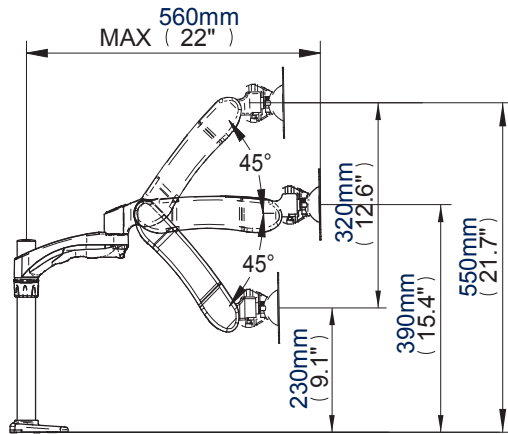

Full Motion Double Arm Flat Screen Desk Mount

For more information please visit www.btechavmounts.com/BT7383

BT7383

Side View