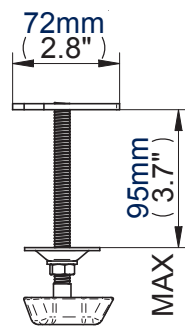

- Fits screens with VESA mounting patterns: 75 x 75mm and 100 x 100mm
- Supplied with both a desk clamp and grommet
- Maximum extension: 560mm
- Easy tilt adjustment: +/-40°
- Features three swivel points: 360° at pole, 360° at pivot and 180° at interface
- Integrated cable management
- Easy height adjustment using tool-less locking ring
- Simple installation with all fixings included
- Available in a stylish Graphite Black or Silver
- *Minimum recommended screen weight: 1.5kg (3.3lbs)*

Supplied with a desk clamp to attach the mount to the rear or side of a desk up to 70mm thick

The fully adjustable head is ideal for easy positioning of the screen

Also included is a grommet to attach the mount through a desk of up to 95mm thick

Front View

Base

Grommet

Desk Clamp

Interface Plate

Colour:	Order Ref:	EAN Code:	Master Carton Qty:	Inner Carton Qty:	Master Carton Weight:	Master Carton Cube:
Graphite Black	BT7383/GB	5019318752377	2	0	9.41kg (20.7lbs)	0.061cbm (2.14cuft)
Silver	BT7383/S	5019318758881	2	0	9.41kg (20.7lbs)	0.061cbm (2.14cuft)