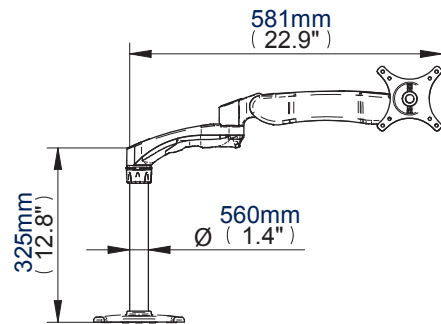

- Fits screens with VESA mounting patterns: 75 x 75mm and 100 x 100mm
- Supplied with both a desk clamp and grommet
- Maximum extension: 560mm
- Easy tilt adjustment: +/-40°
- Features three swivel points: 360° at pole, 360° at pivot and 180° at interface
- Integrated cable management
- Easy height adjustment using tool-less locking ring
- Simple installation with all fixings included
- Available in a stylish Graphite Black or Silver
- *Minimum recommended screen weight: 1.5kg (3.3lbs)*

Supplied with a desk clamp to attach the mount to the rear or side of a desk up to 70mm thick

The fully adjustable head is ideal for easy positioning of the screen

Also included is a grommet to attach the mount through a desk of up to 95mm thick

Front View

Base

Grommet

Desk Clamp

Interface Plate

Colour:	Order Ref:	EAN Code:	Master Carton Qty:	Inner Carton Qty:	Master Carton Weight:	Master Carton Cube:
Graphite Black	BT7383/GB	5019318752377	2	0	9.41kg (20.7lbs)	0.061cbm (2.14cuft)
Silver	BT7383/S	5019318758881	2	0	9.41kg (20.7lbs)	0.061cbm (2.14cuft)