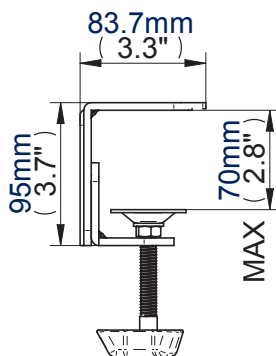

- Fits screens with VESA mounting patterns: 75 x 75mm and 100 x 100mm
- Supplied with both a desk clamp and grommet
- Maximum extension: 560mm
- Easy tilt adjustment: +/-40°
- Features three swivel points: 360° at pole, 360° at pivot and 180° at interface
- Integrated cable management
- Easy height adjustment using tool-less locking ring
- Simple installation with all fixings included
- Available in a stylish Graphite Black or Silver
- *Minimum recommended screen weight: 1.5kg (3.3lbs)*

Supplied with a desk clamp to attach the mount to the rear or side of a desk up to 70mm thick

The fully adjustable head is ideal for easy positioning of the screen

Also included is a grommet to attach the mount through a desk of up to 95mm thick

Front View

Base

Grommet

Desk Clamp

Interface Plate

Colour:	Order Ref:	EAN Code:	Master Carton Qty:	Inner Carton Qty:	Master Carton Weight:	Master Carton Cube:
Graphite Black	BT7383/GB	5019318752377	2	0	9.41kg (20.7lbs)	0.061cbm (2.14cuft)
Silver	BT7383/S	5019318758881	2	0	9.41kg (20.7lbs)	0.061cbm (2.14cuft)