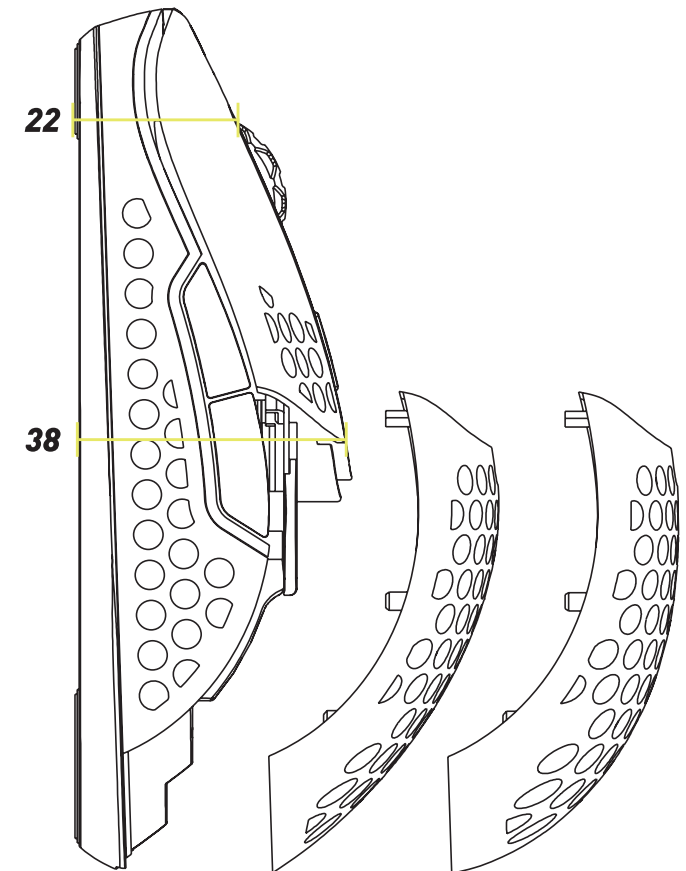

INTERCHANGEABLE PARTS FOR SIZE ADJUSTMENT

* Depending on Hz, lighting on/off and playstyle