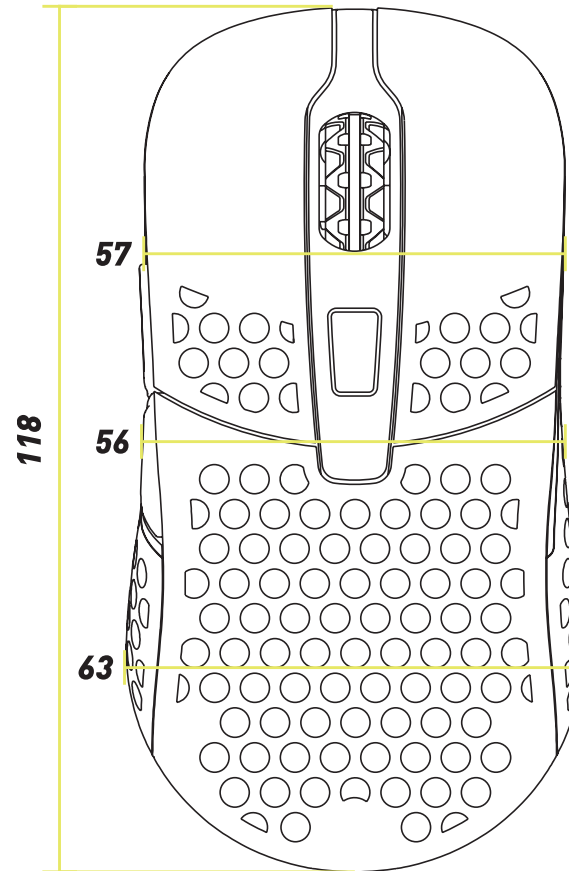

WINNING INGREDIENTS:

Adjustable symmetrical shape

Pixart 3370 optical gaming sensor

Main switches: Kailh GM 8.0

Weight: 67 g (excluding cable)

Matte textured surface

PTFE glides

Adjustable RGB LED illumination

CPI settings (400–19000)

Polling rate (125/500/1000 Hz)

Adjustable LOD and Debounce

Connection: 2.4 GHz wireless / USB

Connector: USB-A to USB-C cable + Adapter + Dongle

Cable type: 1.8 m Xtrfy EZcord Pro

Battery: 500 mA (up to 75 h*)

OS: Win XP/Mac OSX 10.1 or later

Warranty EU/US/ASIA: 2/1/1 years

MM