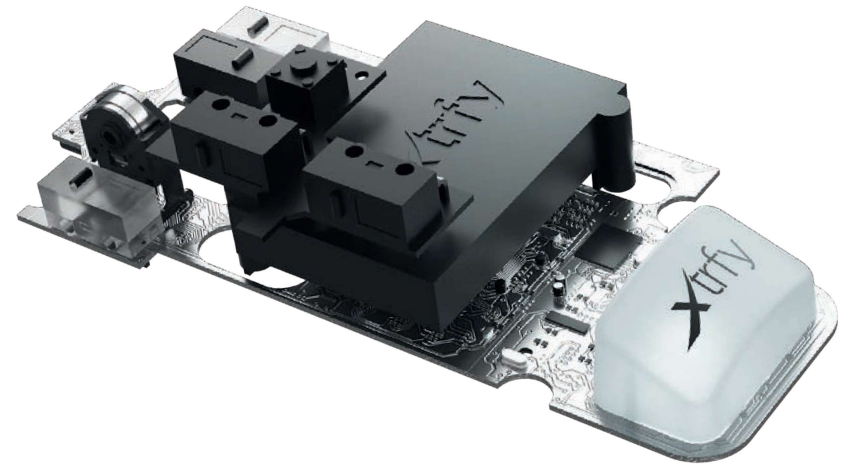

# SYMMETRICAL SHAPE. ADJUSTABLE SIZE.

Palm, claw or fingertip grip? The M42 Wireless is not only designed with all grip styles in mind – it takes the versatility of an ambidextrous shape even further. Swap the back shell to adjust the size of the mouse for a perfect fit.

# 67 GRAMS. WITH ADJUSTABLE WEIGHT BALANCE.

The M42 Wireless is one of the lightest wireless mice available. And since the weight balance of a mouse is experienced differently depending on how you hold it, we've made it possible to adjust it to your own grip. Move the battery toward the front or the back, and experience a perfectly balanced mouse.

# PLAY UP TO 75 HOURS ON ONE CHARGE.

All-weekend LAN or 24-hour marathon stream? No worries. The battery gives you up to 75\* hours of playtime. And when it's time to charge, connect the cord and continue playing. The M42 Wireless comes with an Xtrfy EZcord® Pro charging cable, for smooth movements even when the mouse is plugged in.

## TOP-TIER COMPONENTS.

Pixart 3370 sensor for perfect wireless precision. Kailh GM 8.0 switches for 80 million crisp clicks. ARM 32-bit microcontroller for uncompromising speed and stability. The M42 Wireless is built to perform.