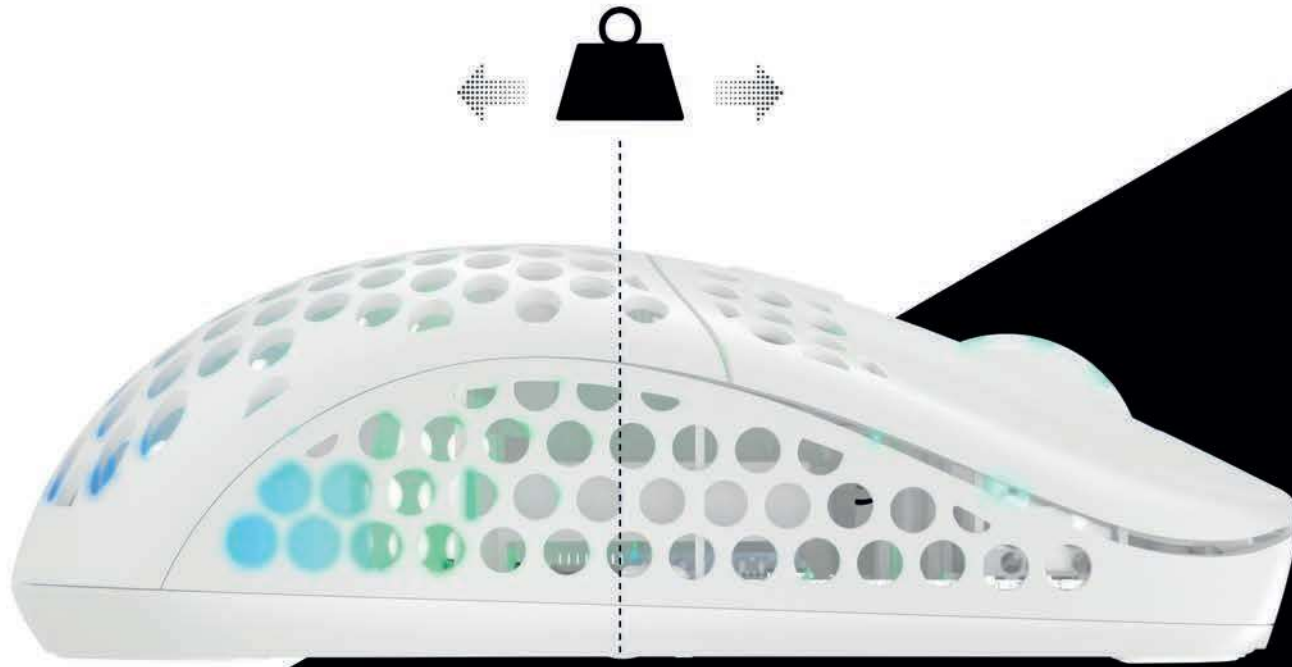

# **THE MOST VERSATILE XTRFY MOUSE. BETTER THAN EVER.**

Symmetrical shape. Adjustable size. The M42 Wireless features the versatile design of the Xtrfy M42, made to be a comfortable fit for any gamer. With upgraded components, extended features and 1 ms wireless connectivity, this mouse will help you play at your peak.

# ESPORTS-GRADE WIRELESS PERFORMANCE.

1000 Hz Polling Rate. The same speed and responsiveness as  
in our wired mice. With total freedom of movement.

# SYMMETRICAL SHAPE. ADJUSTABLE SIZE.

Palm, claw or fingertip grip? The M42 Wireless is not only designed with all grip styles in mind – it takes the versatility of an ambidextrous shape even further. Swap the back shell to adjust the size of the mouse for a perfect fit.

# 67 GRAMS. WITH ADJUSTABLE WEIGHT BALANCE.

The M42 Wireless is one of the lightest wireless mice available. And since the weight balance of a mouse is experienced differently depending on how you hold it, we've made it possible to adjust it to your own grip. Move the battery toward the front or the back, and experience a perfectly balanced mouse.