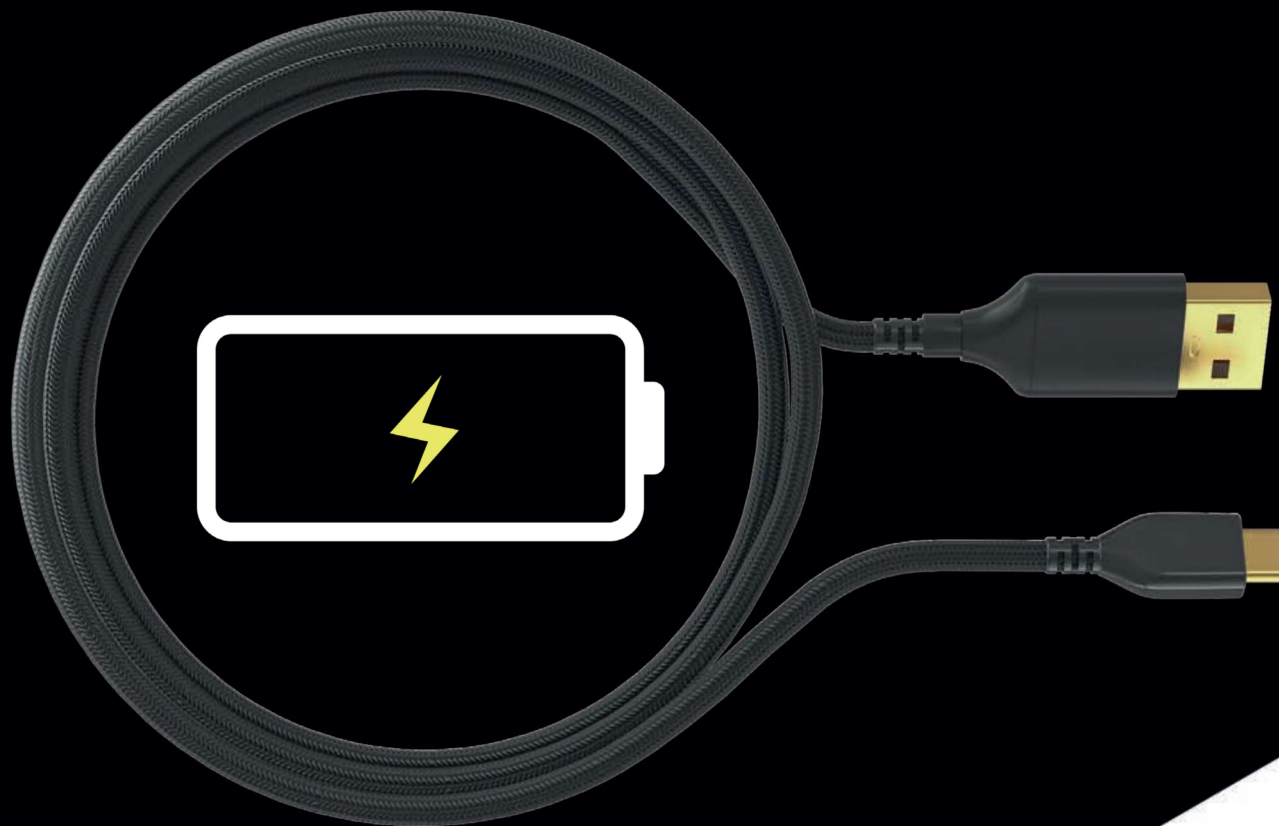

PLAY UP TO 75 HOURS ON ONE CHARGE.

All-weekend LAN or 24-hour marathon stream? No worries. The battery gives you up to 75* hours of playtime. And when it's time to charge, connect the cord and continue playing. The M42 Wireless comes with an Xtrfy EZcord® Pro charging cable, for smooth movements even when the mouse is plugged in.

*Depending on Hz, lighting on/off and playstyle.