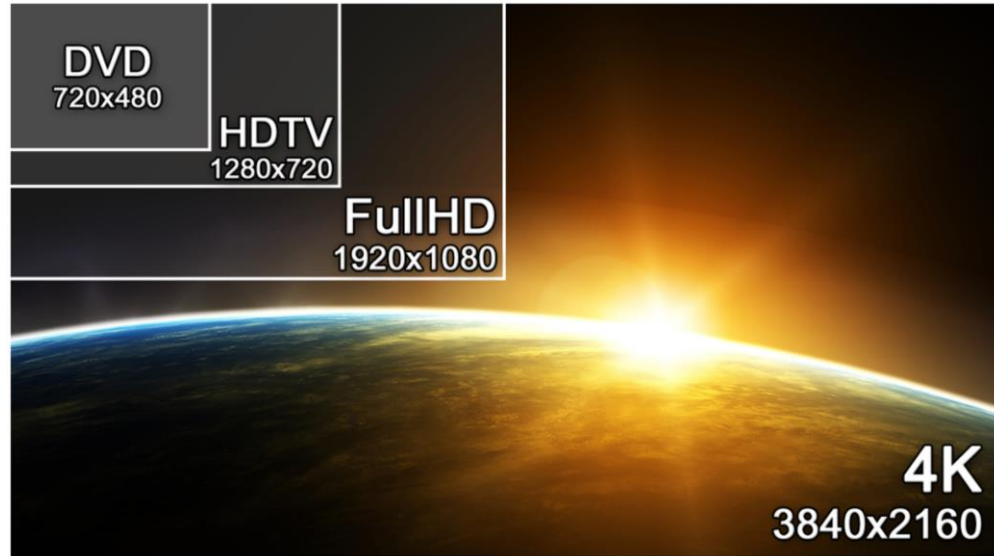

## Tiny in size, Big in Performance World's smallest 4K Pocket PC

- Measured only 70 x 70 x 31.4mm, 0.15L
- Compact design especially for limited spaces (Bedroom, living room multimedia center, digital signage etc..)

## 4K

4K Ready

**At 3840 x 2160, UHD 4K offers 4X more pixels over FHD 1080P**

- 4K resolution has 2X pixels horizontally & 2X pixels vertically over Full HD 1920 x 1080
- Offering smaller pixels to project higher quality images and video contents