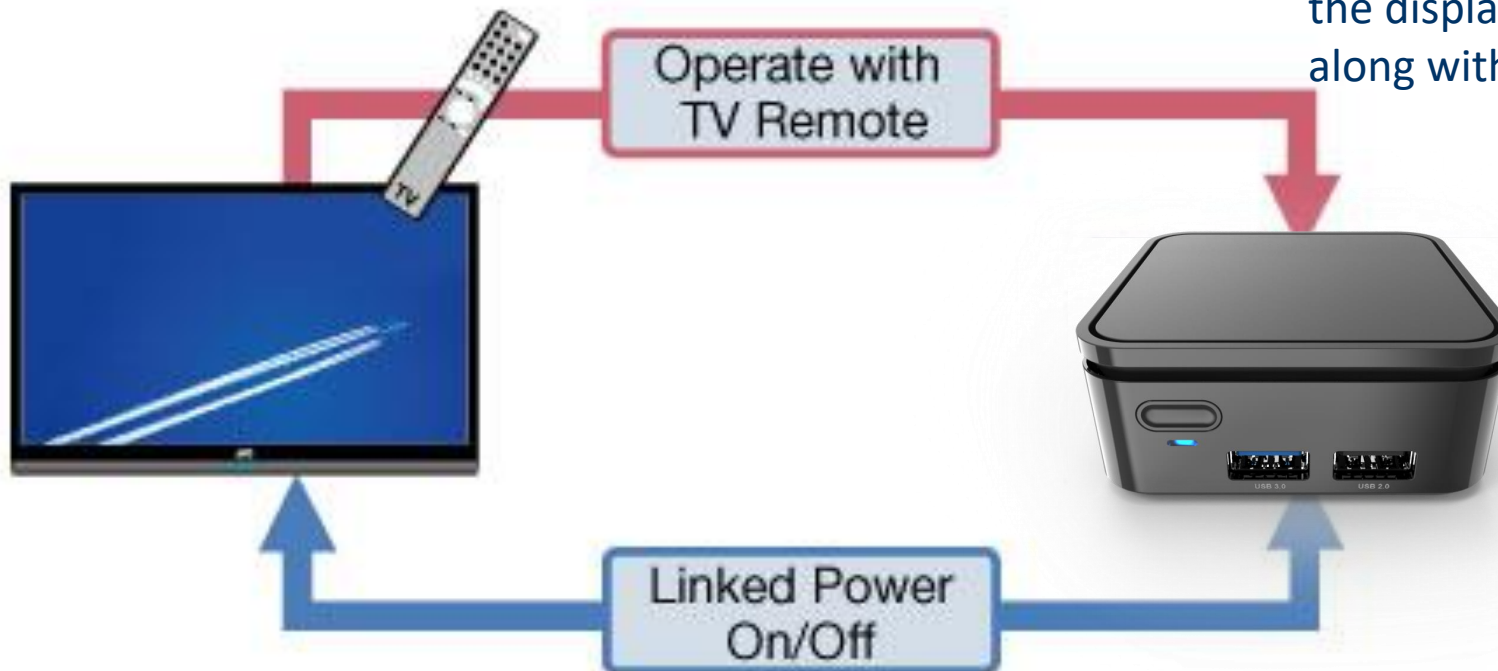

### RTC – Schedule system on time

- Allowing users to set S5 RTC wake settings, which means user can schedule system on time using fixed time or dynamic time specifically

# Pocket PC - PB01CF

World's Smallest 4K Pocket PC

## HDMI-CEC function

HDMI-CEC  
Remote  
On/Off

### HDMI-CEC – Remotely switch on/off your system via HDMI using your display remote

- Feature of HDMI designed to allow users to control devices connected to display via HDMI connection
- By using the remote of the display (TV), when user switch on the display, connected devices (Pocket PC) will be turned on along with the display