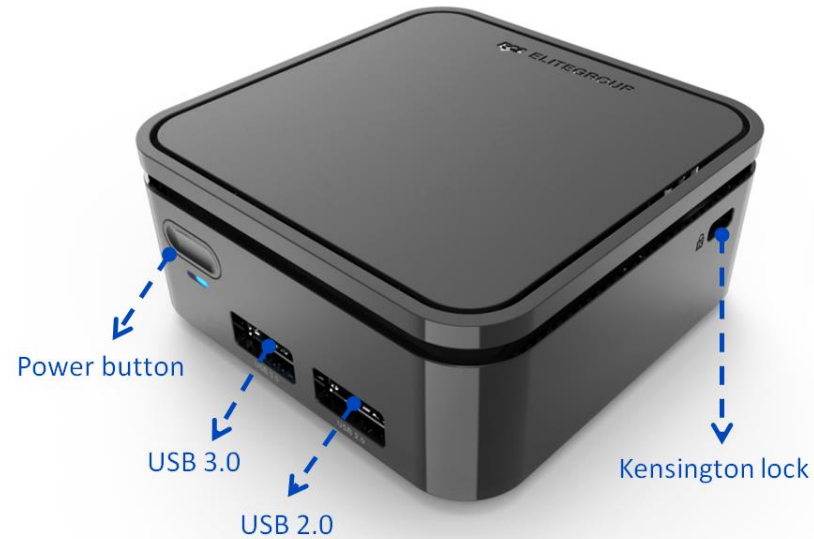

Pocket PC - PB01CF

World's Smallest 4K Pocket PC

Full Hardware Specs & Ports

Specifications

CPU	Intel Apollo Lake N3350 / N4200
Graphic	Intel HD Graphics
MEMORY	LPDDR4 2GB / 4GB
STORAGE	EMMC 5.0 32GB / 64GB Micro SD slot x 1 [Max 128GB]
WIFI	LITE-ON WCBN3507A IEEE 802.11 ac/b/g/n
LAN	1 x RJ45, Gigabit
I/O	1 x USB 3.0, 1 x USB2.0, 1 x HDMI
Weight	260 g
Operation Temp.	0°C to 35°C (32°F to 95°F)
Storage temperature	-10°C to 50°C (14°F to 122°F)
Power Adapter	12V / 2A
Certification	EMC: FCC/CE/BSMI/VCCI/C-Tick Safety: CB & BSMI