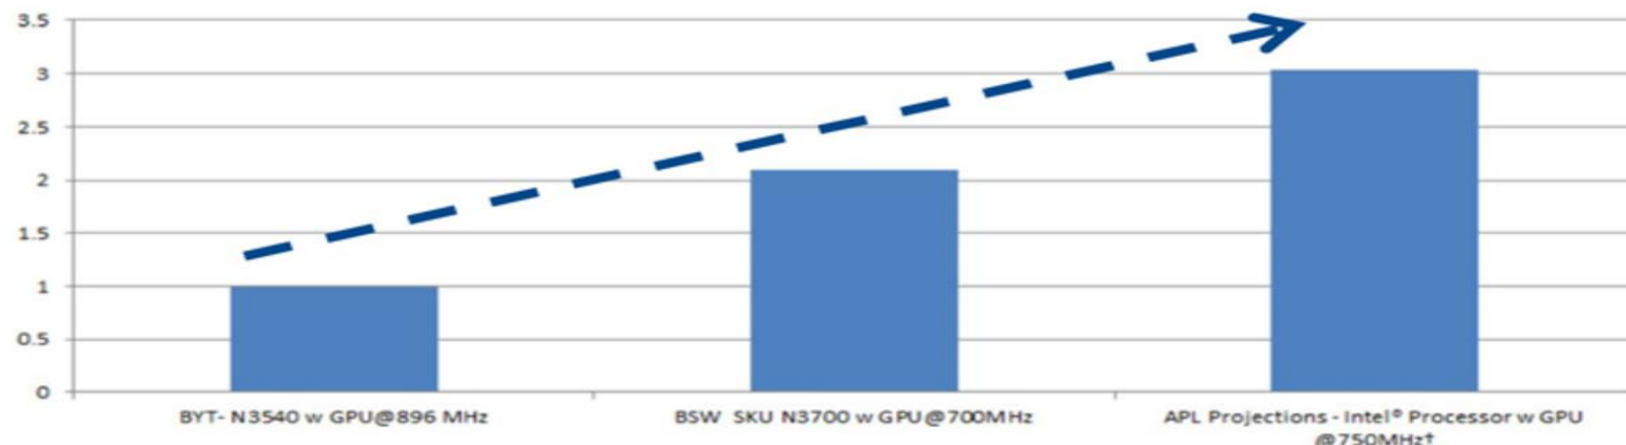

Baytrail

Braswell

Apollo Lake