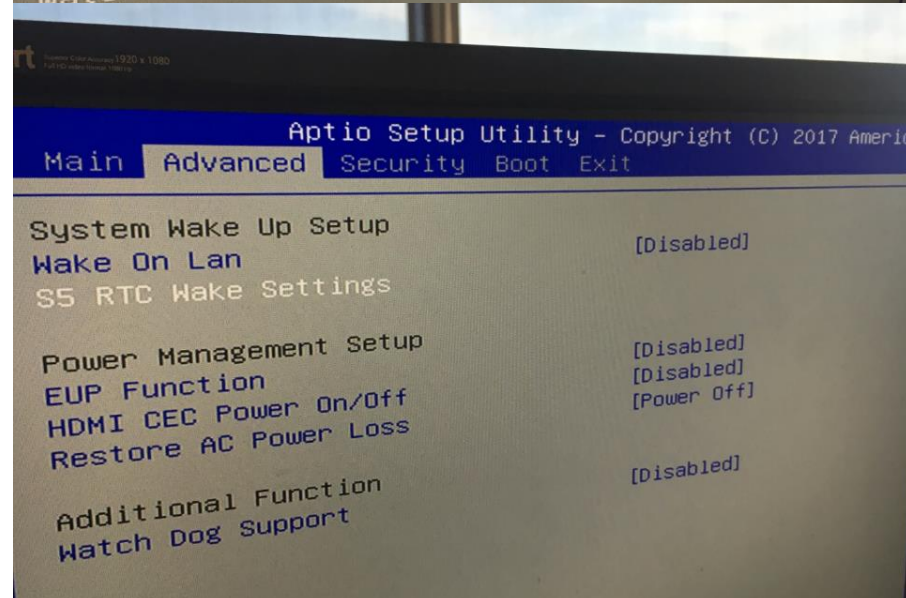

Pocket PC - PB01CF

World's Smallest 4K Pocket PC

Monitoring & Control

Watchdog – System monitoring & auto restart when errors detected

- Designed to “watch” applications to ensure they are actively running
- If an application shuts down abnormally or crashes, Watchdog can restart the application and restore normal operation

RTC – Schedule system on time

- Allowing users to set S5 RTC wake settings, which means user can schedule system on time using fixed time or dynamic time specifically