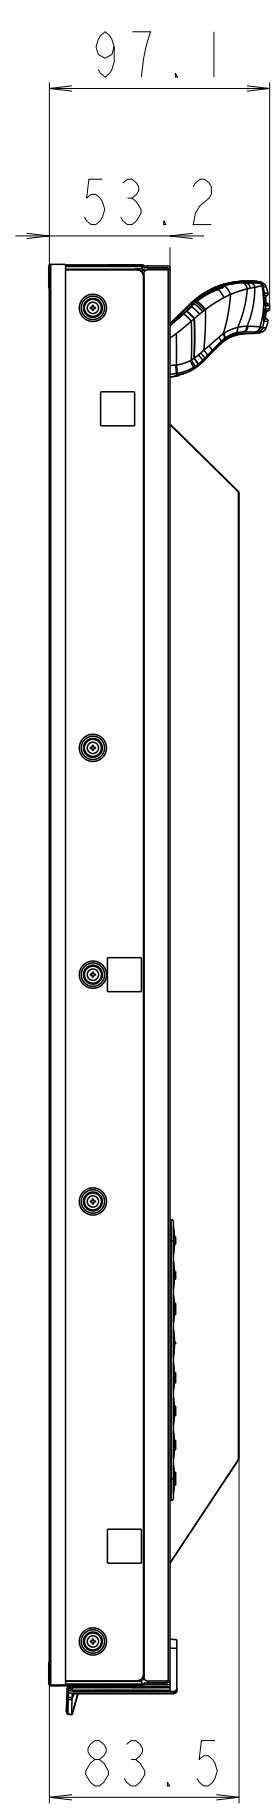

[49XS2D/E Dimension]
- Applied Model: 49XS2D / 49XS2E
- Unit: mm

Vesa Wall Mount: 600 x 400, M6
Max screw length: 32.5mm