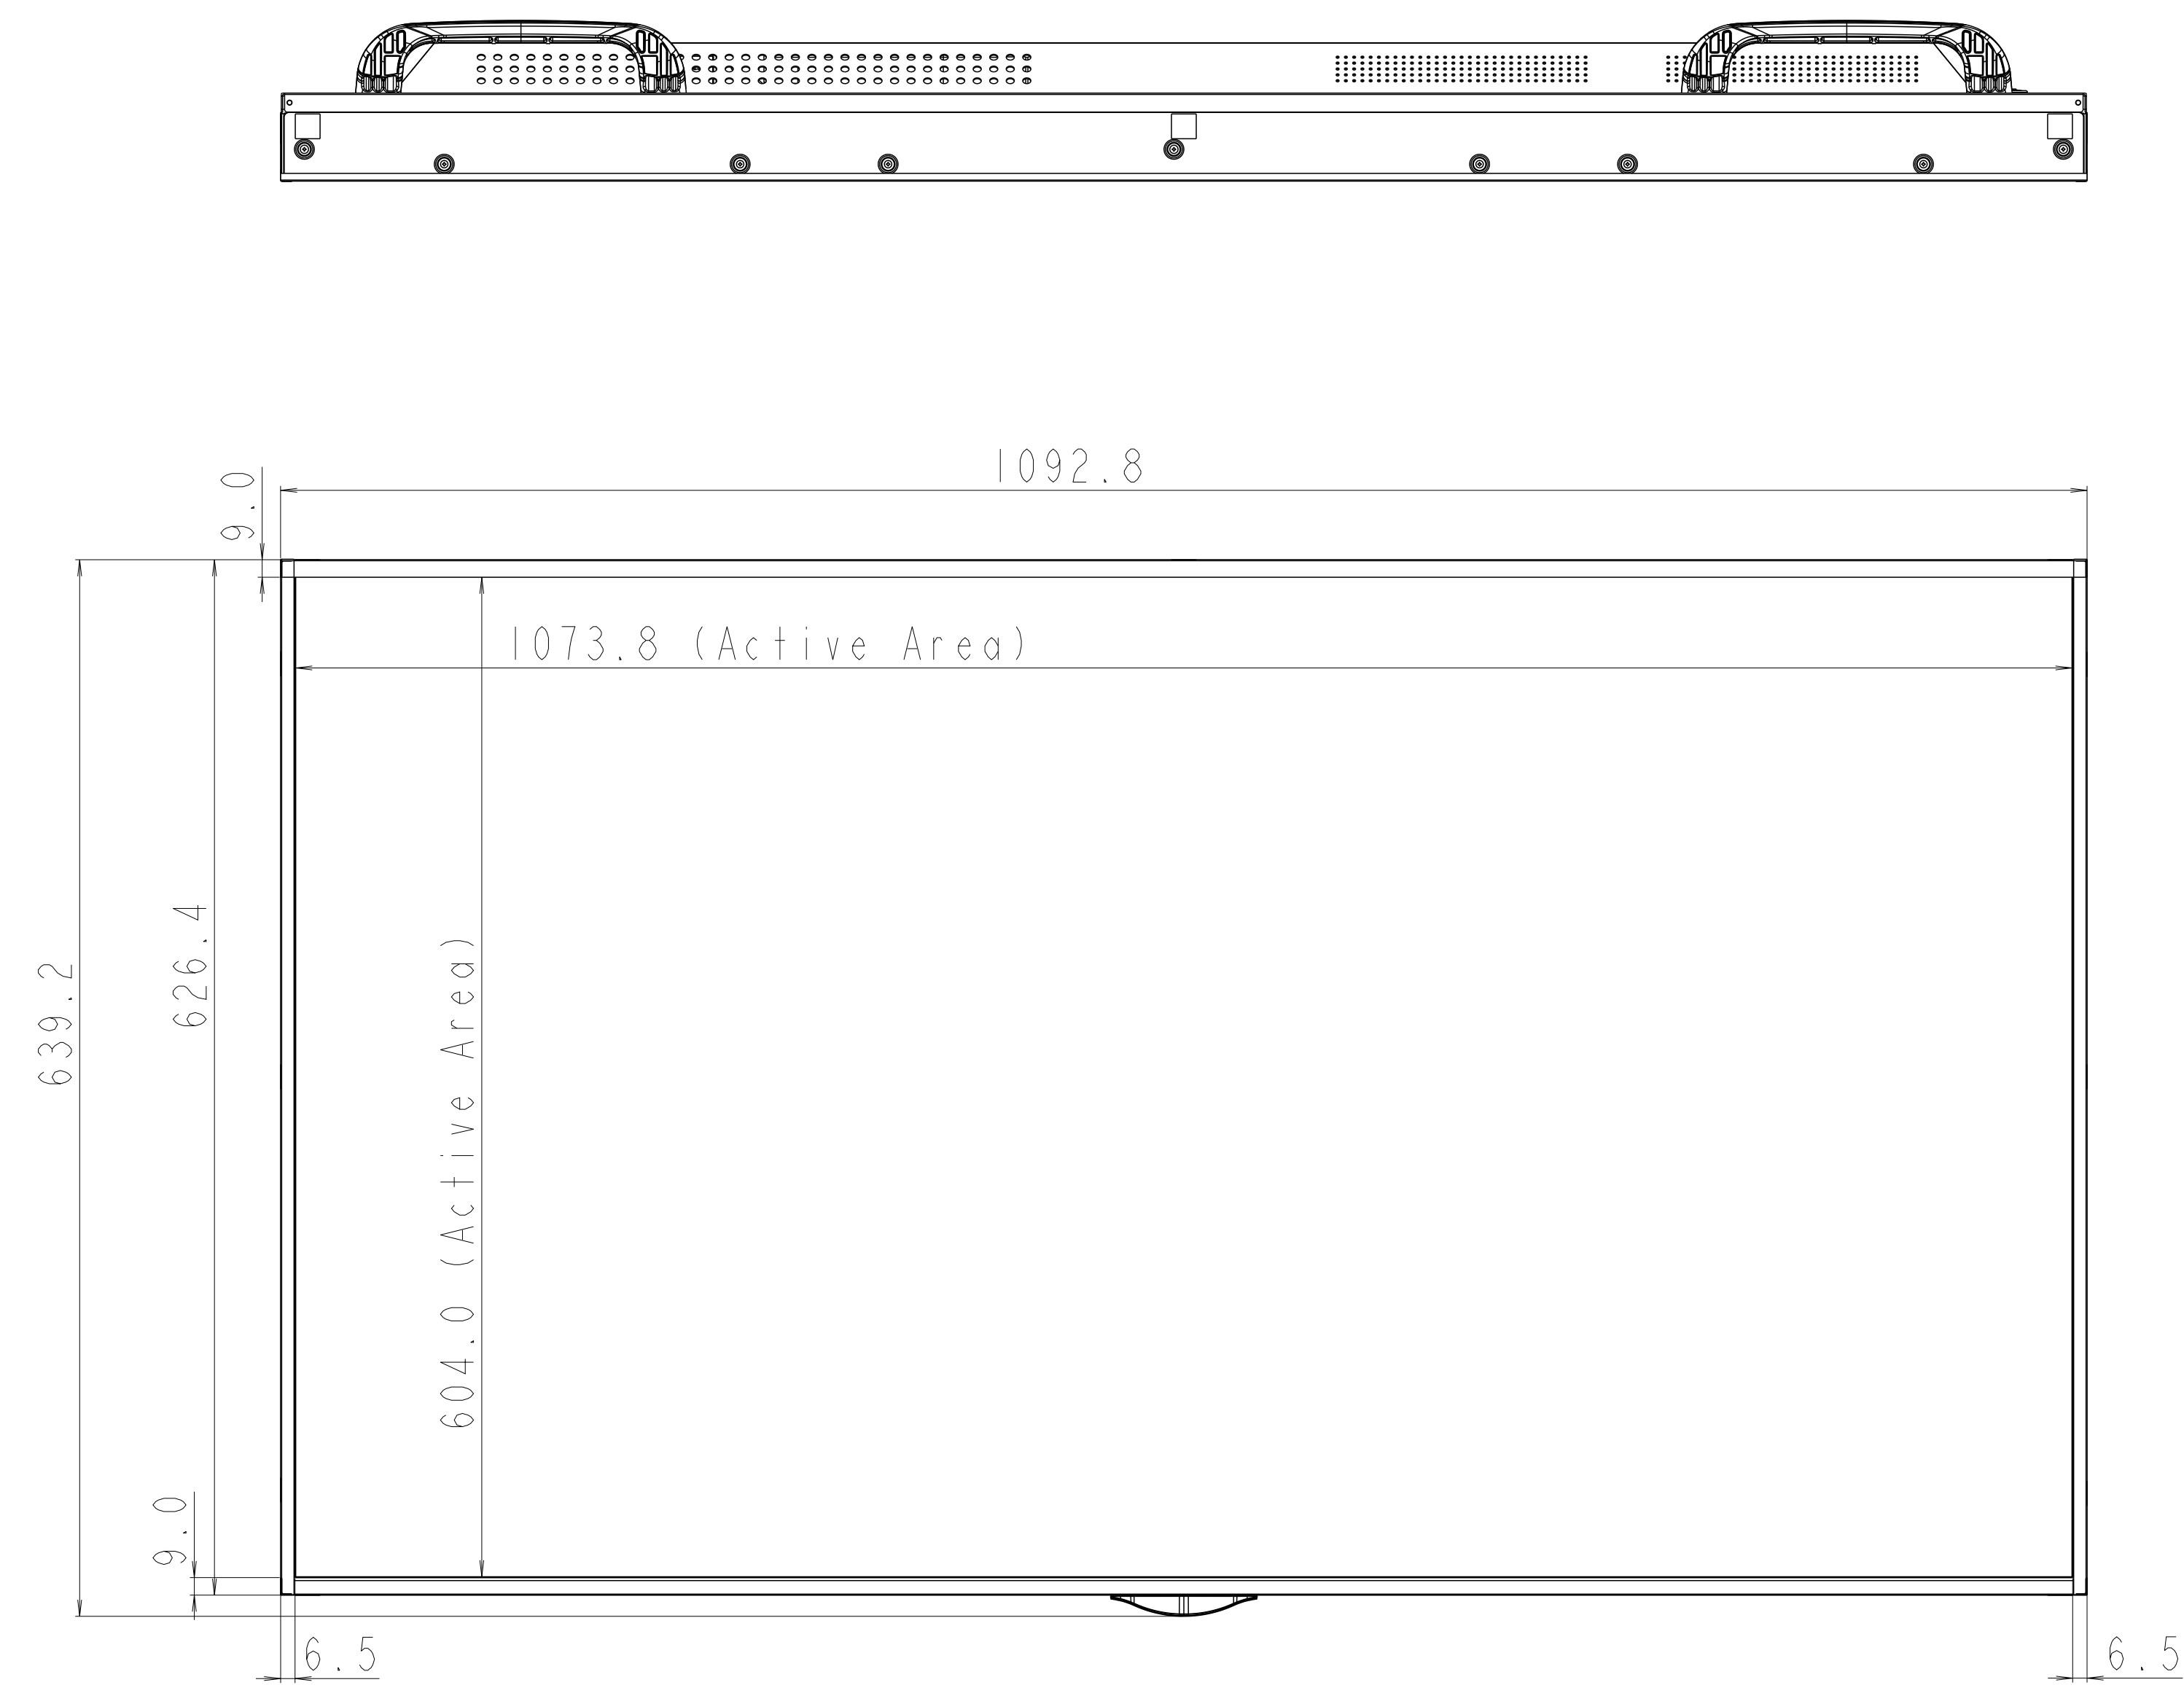

[49XS2D/E Dimension]
- Applied Model: 49XS2D / 49XS2E
- Unit: mm

Vesa Wall Mount: 600 x 400, M6
Max screw length: 32.5mm