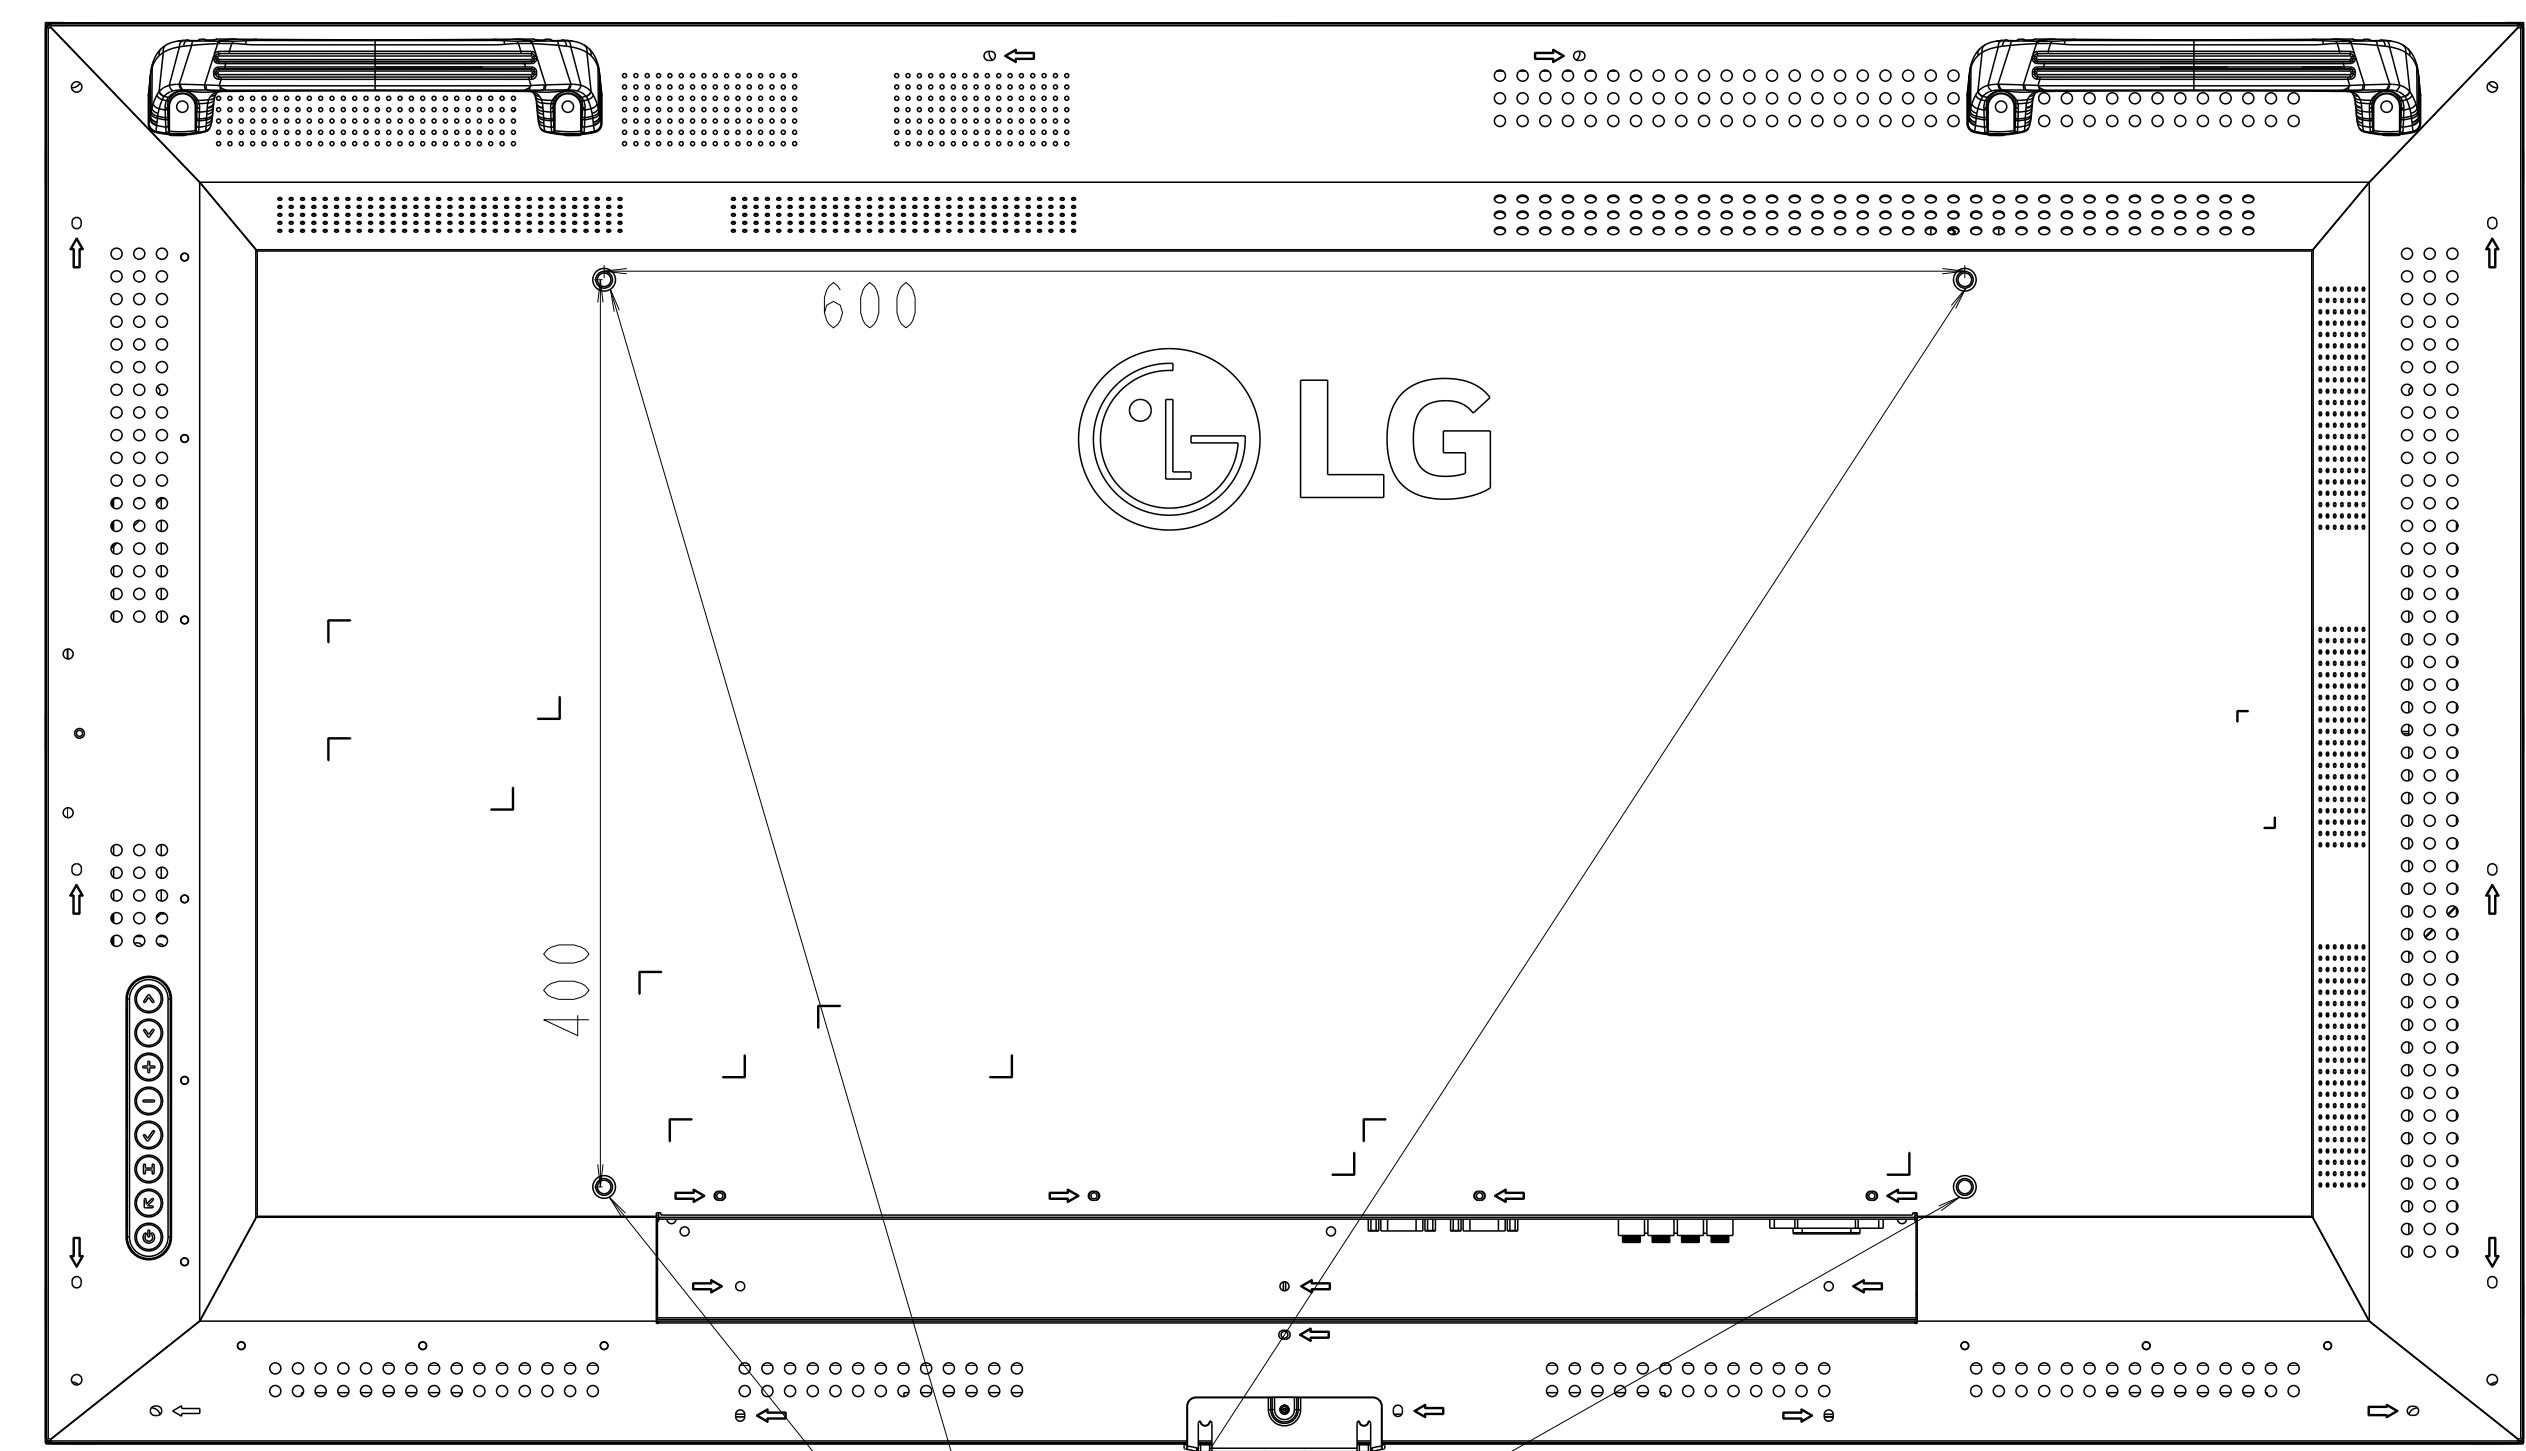

[49XS2D/E Dimension]
- Applied Model: 49XS2D / 49XS2E
- Unit: mm

Vesa Wall Mount: 600 x 400, M6
Max screw length: 32.5mm