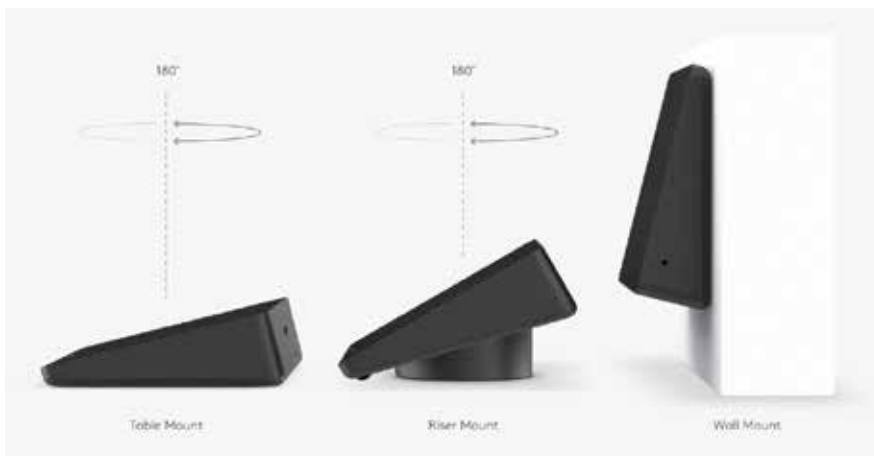

Integrated cable retention keeps connections tight

Secures computers and cables to walls and beneath tables

Rally Mounting Kit

Included with medium and large configurations

Securely position Rally Camera on wall or near ceiling

Low-profile speaker brackets provide "floating" appearance

Robust cable retention brackets keep connections tight

Rally Mic Pod

Modular microphones with RightSound™ for Logitech Rally

Auto-levels voices and suppresses noise for clear audio

Convenient mute control and indicator light

Connect up to seven Mic Pods for U-shaped tables and large rooms

Large room configurations include Rally Mic Pod Hub to simplify under-table cable routing

MOUNTS FOR LOGITECH TAP

Place the Logitech Tap touch controller on the tabletop, or add a mount for better security, convenience and cable management. The Table and Riser mounts fit in standard grommet holes and swivel 180° for operation from both sides of the table. The Wall mount saves space in smaller rooms.