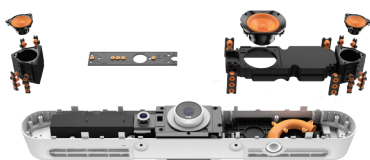

AUDIO	VIDEO	AI VIEWFINDER
<p>Room-filling Sound Ultra low distortion speakers with RightSound™ convey every word with outstanding clarity</p> <p>Adaptive Beamforming Mic Array Beamforming mics pick up voices at every seat and focus on the active talker while suppressing ambient noise</p> <p>Expansion Ready Add up to two Rally mic pods for even greater coverage in larger settings</p>	<p>Ultra-HD Video Brilliantly sharp video, outstanding color, and exceptional optical accuracy at resolutions up to 4K</p> <p>Expansive Room Coverage Mechanical pan and tilt covers rooms 163° across by 110° high, with exceptional image quality</p> <p>Cinema Quality Logitech RightLight™ technology captures natural-looking skin tones, even in dim or backlit conditions</p>	<p>Framed to Perfection A second built-in camera lens has the ability to detect meeting participants, amplifying RightSight™ autoframing</p> <p>See Everyone Clearly All meeting participants, even late arrivals, are automatically seen and included</p> <p>Move About Freely AI Viewfinder uses scene awareness to keep the camera on the action</p>

ACCESSORIES

TV Mount for Video Bars
Securely mount Rally Bar Mini above or below a TV or monitor

Wall Mount for Video Bars
Neatly and confidently secure Rally Bar on the wall for minimal footprint

Rally Mic Pod in Graphite
Expand audio coverage and provide convenient access to mute controls