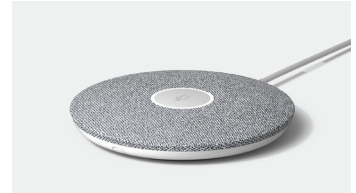

AUDIO	VIDEO	AI VIEWFINDER
<p>Room-filling Sound Ultra low distortion speakers with RightSound™ convey every word with outstanding clarity</p> <p>Adaptive Beamforming Mic Array Beamforming mics pick up voices at every seat and focus on the active talker while suppressing ambient noise</p> <p>Expansion Ready Add up to two Rally mic pods for even greater coverage in larger settings</p>	<p>Ultra-HD Video Brilliantly sharp video, outstanding color, and exceptional optical accuracy at resolutions up to 4K</p> <p>Expansive Room Coverage Mechanical pan and tilt covers rooms 163° across by 110° high, with exceptional image quality</p> <p>Cinema Quality Logitech RightLight™ technology captures natural-looking skin tones, even in dim or backlit conditions</p>	<p>Framed to Perfection A second built-in camera lens has the ability to detect meeting participants, amplifying RightSight™ autoframing</p> <p>See Everyone Clearly All meeting participants, even late arrivals, are automatically seen and included</p> <p>Move About Freely AI Viewfinder uses scene awareness to keep the camera on the action</p>

ACCESSORIES

TV Mount for Video Bars
Securely mount Rally Bar Mini above or below a TV or monitor

Wall Mount for Video Bars
Neatly and confidently secure Rally Bar on the wall for minimal footprint

Rally Mic Pod in Graphite
Expand audio coverage and provide convenient access to mute controls

Rally Mic Pod in White
Expand audio coverage and provide convenient access to mute controls

Rally Mic Pod Extension Cable
Easily connect mic pods to Rally Bar with up to two 10m extension cables

Rally Mic Pod Mount in Graphite and White
Hide cables and anchor mics on the table or ceiling for a clean, finished look