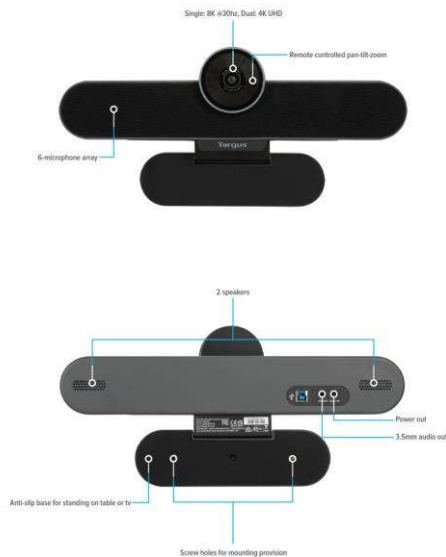

Clear Sound and Voice

With its integrated 6-microphone array, the soundbar provides coverage up to 6 m (20 ft) away and can pick up audio from a 180° sweep. Dual speakers provide clear sound for a small- to medium-sized meeting or huddle room. Speakers and microphones are optimised at a 200–16,000 Hz frequency range to provide clear speech and to capture all the details from the speaker, making conversation more natural and easier to hear.

Connectivity Made Simple

Most conference rooms support screen sharing connectivity using an HDMI cable, though today's mobile products no longer use HDMI. Installation is easy and requires no drivers to function, connecting directly to your laptop or mobile device via USB-A. The AEM350 is compatible with Windows®, macOS®, and Chrome OS®, and most major conference platforms like Zoom® and Microsoft Teams®.

Properly Positioned

Made to integrate in nearly any room setup, the soundbar can be easily wall mounted (mounting bracket included), sit firmly on any surface thanks to its anti-slip rubber base, or can be seamlessly placed on a display. Once positioned, tilt the base or camera to score the perfect angle.

AEM350

What's in the Box:

- AEM350
- Remote Control
- AC Adapter
- Webcam cover
- USB Cable (2 m)
- User Guide
- AAA Battery x2
- Screws x4
- Drywall Anchors x4
- L Bracket
- Thumb screws

Targus® All-in-One 4K Video Conference System