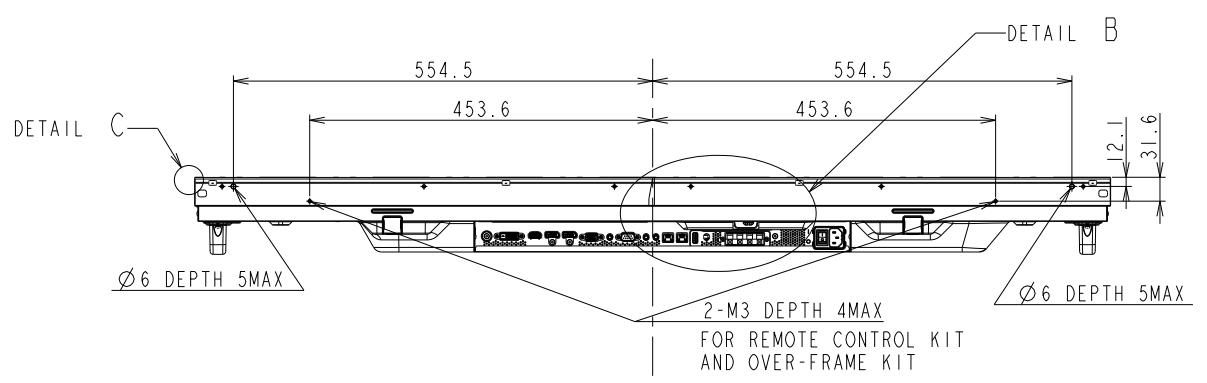

UN551S OUTLINE

DETAIL A
SCALE 1/5

2-M3 DEPTH 4MAX FOR REMOTE CONTROL KIT AND OVER-FRAME KIT

DETAIL B
SCALE 1/5

DETAIL C
SCALE : NTS

UNIT	mm
MODEL	UN551S
SCALE	1/10
NEC Display Solutions 2016/07/12	