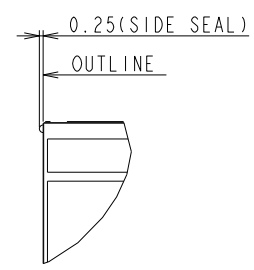

UN551S OUTLINE

DETAIL A
SCALE 1/5

2-M3 DEPTH 4MAX FOR REMOTE CONTROL KIT AND OVER-FRAME KIT

DETAIL B
SCALE 1/5

DETAIL C
SCALE : NTS

UNIT	mm
MODEL	UN551S
SCALE	1/10
NEC Display Solutions 2016/07/12	