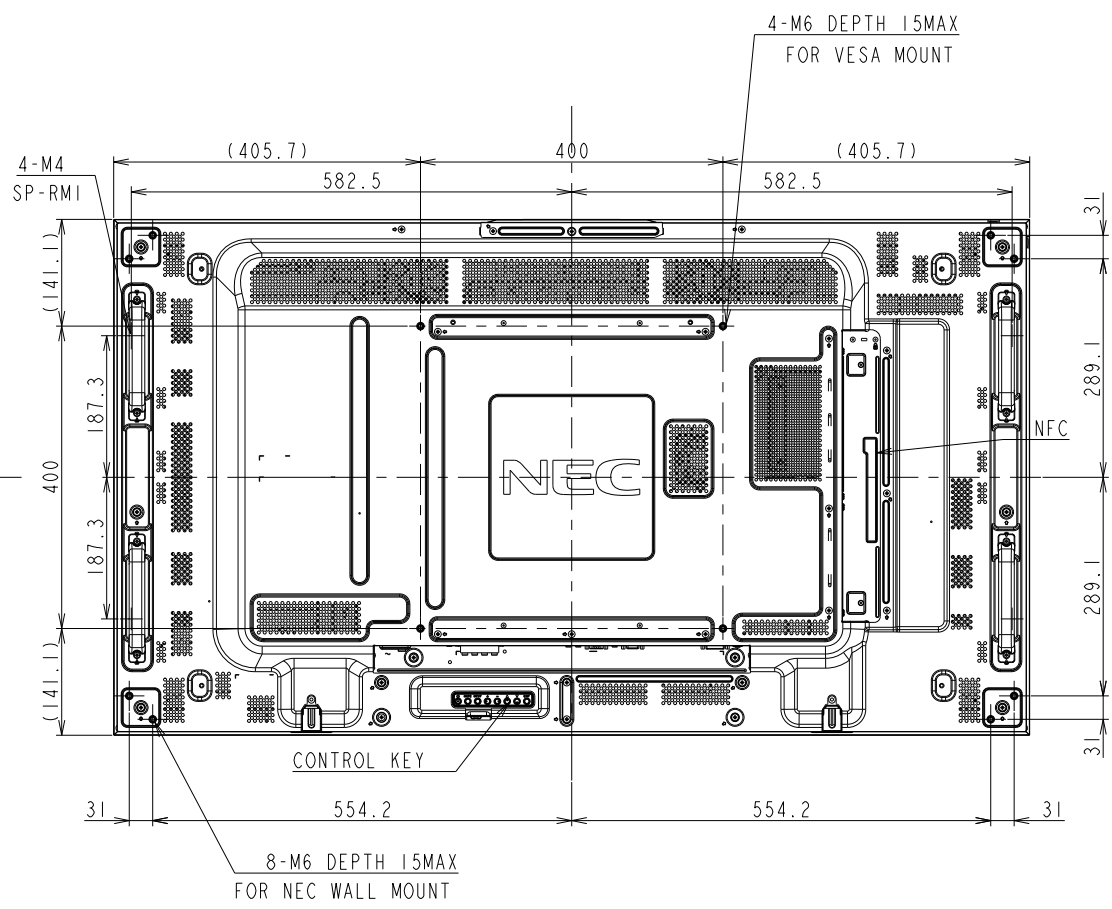

UN551S OUTLINE

DETAIL A
SCALE 1/5

2-M3 DEPTH 4MAX FOR REMOTE CONTROL KIT AND OVER-FRAME KIT

DETAIL B
SCALE 1/5

DETAIL C
SCALE : NTS

UNIT	mm
MODEL	UN551S
SCALE	1/10
NEC Display Solutions 2016/07/12	