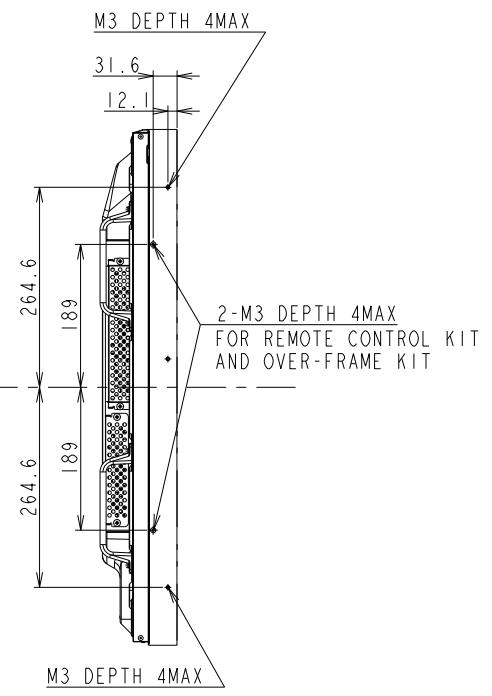

UN551S OUTLINE

DETAIL A
SCALE 1/5

2-M3 DEPTH 4MAX FOR REMOTE CONTROL KIT AND OVER-FRAME KIT

DETAIL B
SCALE 1/5

DETAIL C
SCALE : NTS

UNIT	mm
MODEL	UN551S
SCALE	1/10
NEC Display Solutions 2016/07/12	