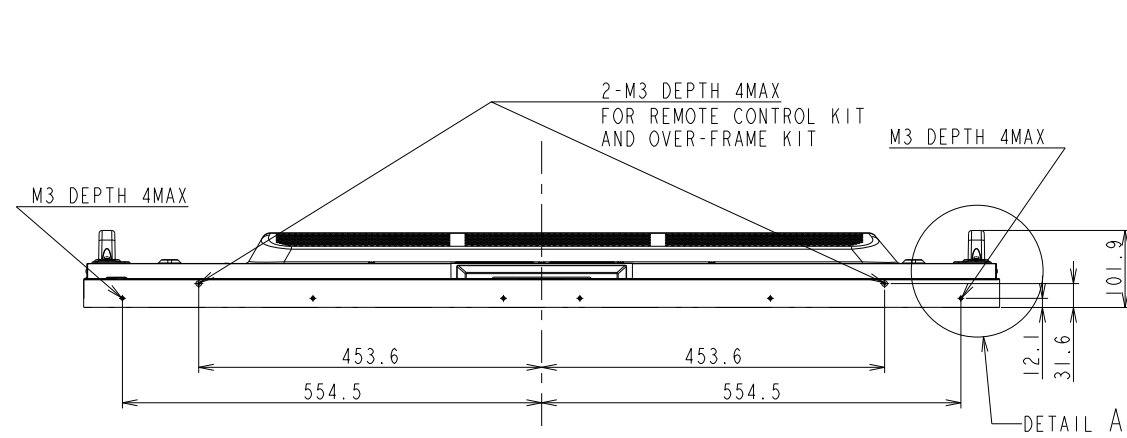

UN551S OUTLINE

DETAIL A
SCALE 1/5

2-M3 DEPTH 4MAX FOR REMOTE CONTROL KIT AND OVER-FRAME KIT

DETAIL B
SCALE 1/5

DETAIL C
SCALE : NTS

UNIT	mm
MODEL	UN551S
SCALE	1/10
NEC Display Solutions 2016/07/12	