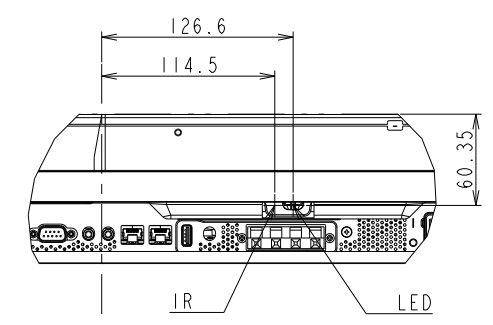

UN551S OUTLINE

DETAIL A
SCALE 1/5

2-M3 DEPTH 4MAX FOR REMOTE CONTROL KIT AND OVER-FRAME KIT

DETAIL B
SCALE 1/5

DETAIL C
SCALE : NTS

UNIT	mm
MODEL	UN551S
SCALE	1/10
NEC Display Solutions 2016/07/12	