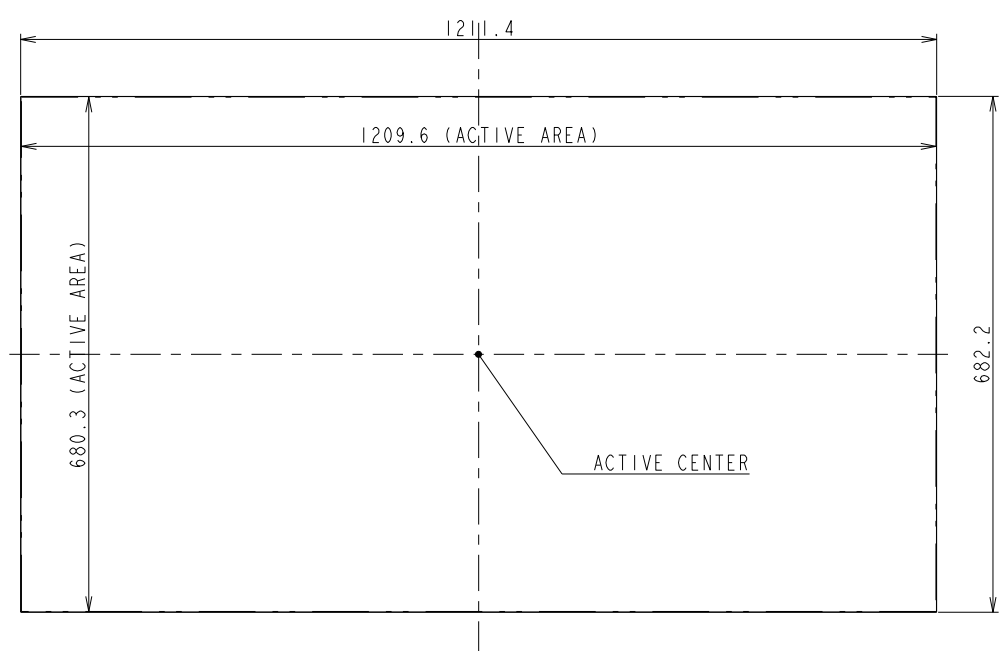

UN551S OUTLINE

DETAIL A
SCALE 1/5

2-M3 DEPTH 4MAX FOR REMOTE CONTROL KIT AND OVER-FRAME KIT

DETAIL B
SCALE 1/5

DETAIL C
SCALE : NTS

UNIT	mm
MODEL	UN551S
SCALE	1/10
NEC Display Solutions 2016/07/12	