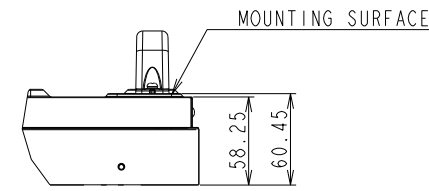

UN551S OUTLINE

DETAIL A
SCALE 1/5

2-M3 DEPTH 4MAX FOR REMOTE CONTROL KIT AND OVER-FRAME KIT

DETAIL B
SCALE 1/5

DETAIL C
SCALE : NTS

UNIT	mm
MODEL	UN551S
SCALE	1/10
NEC Display Solutions 2016/07/12	