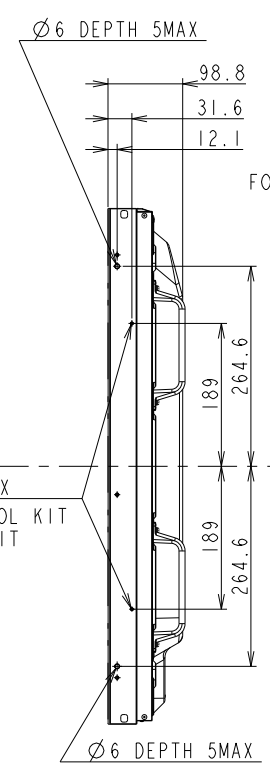

UN551S OUTLINE

DETAIL A
SCALE 1/5

2-M3 DEPTH 4MAX FOR REMOTE CONTROL KIT AND OVER-FRAME KIT

DETAIL B
SCALE 1/5

DETAIL C
SCALE : NTS

UNIT	mm
MODEL	UN551S
SCALE	1/10
NEC Display Solutions 2016/07/12	